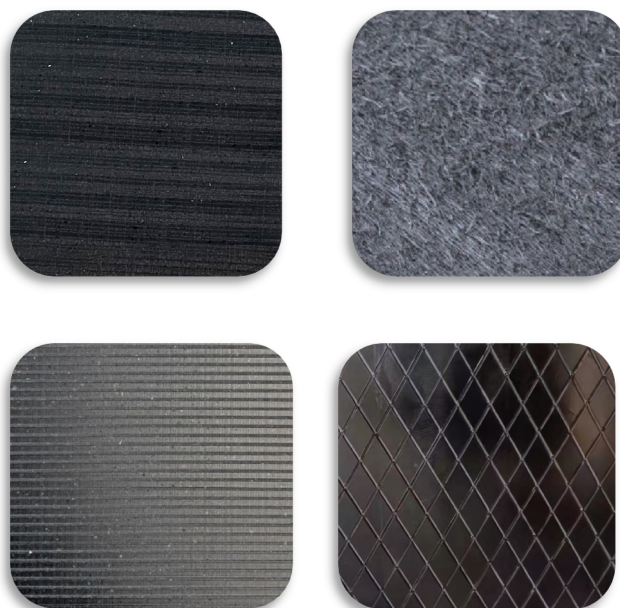

UHMW-PE OUTRIGGER PADS

UHMW-PE Outrigger Pads can be used with any equipment that has outriggers, down-jacks or stabilizers such as cranes, caravans , motor homes, trailers ,vehicles , scaffoldings , equipment, machinery, containers or other objects, to ensure that the equipment no overturning and sinking and prevent damage to the ground.

Features

MATERIAL: Virgin /recycled UHMW-PE

COLOR: Black/ multicolored/customized

ADVANTAGES: Light weight, easy to handle

Stable, tough and unbreakable

Water-proof, chemical

resistant

UV-resistant,anti-slip

Long life, low costs

Dimensions: Can be customized

Shape: Square/round/recessed/customized

Surface: Flat/Roughed available

Available roughed surface

Square type

Round type

Recessed type