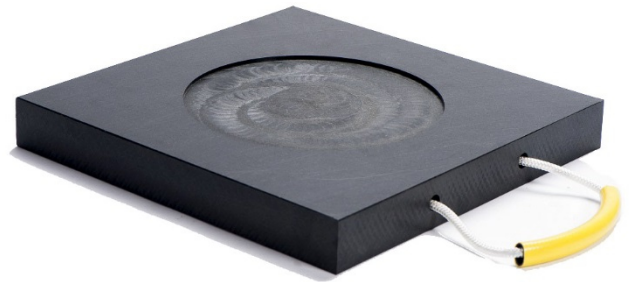

UHMW-PE OUTRIGGER PADS

UHMW-PE Outrigger Pads can be used with any equipment that has outriggers, down-jacks or stabilizers such as cranes, caravans , motor homes, trailers ,vehicles , scaffoldings , equipment, machinery, containers or other objects, to ensure that the equipment no overturning and sinking and prevent damage to the ground.

Features

MATERIAL: Virgin /recycled UHMW-PE

COLOR: Black/ multicolored/customized

ADVANTAGES: Light weight, easy to handle

Stable, tough and unbreakable

Water-proof, chemical

resistant

UV-resistant,anti-slip

Long life, low costs

Dimensions: Can be customized

Shape: Square/round/recessed/customized

Surface: Flat/Roughed available

Available roughed surface

Square type

Round type

Recessed type

Slide-in type

Mesh roughed

Inclined

Rubberized on bottom

Square outrigger pads

Dimensions L*W*H(mm)	Load capacity (T)	Crane size (T)	Weight (kg)
300*300*30	7	/	2.6
300*300*40	8	/	3.5
400*400*30	8	13	4.6
400*400*40	10	15	6.1
400*400*50	12	20	7.7
400*400*60	15	25	9.2
500*500*40	15	28	9.6
500*500*50	18	30	12
500*500*60	20	35	14.5
600*600*40	20	40	14
600*600*50	23	45	17.5
600*600*60	25	50	20.7
800*800*40	25	60	24.6
800*800*50	30	70	31
800*800*60	35	80	37
1000*1000*50	45	95	48
1000*1000*60	50	100	58
1000*1000*80	70	120	77
1200*1200*60	80	130	83
1200*1200*80	90	150	111